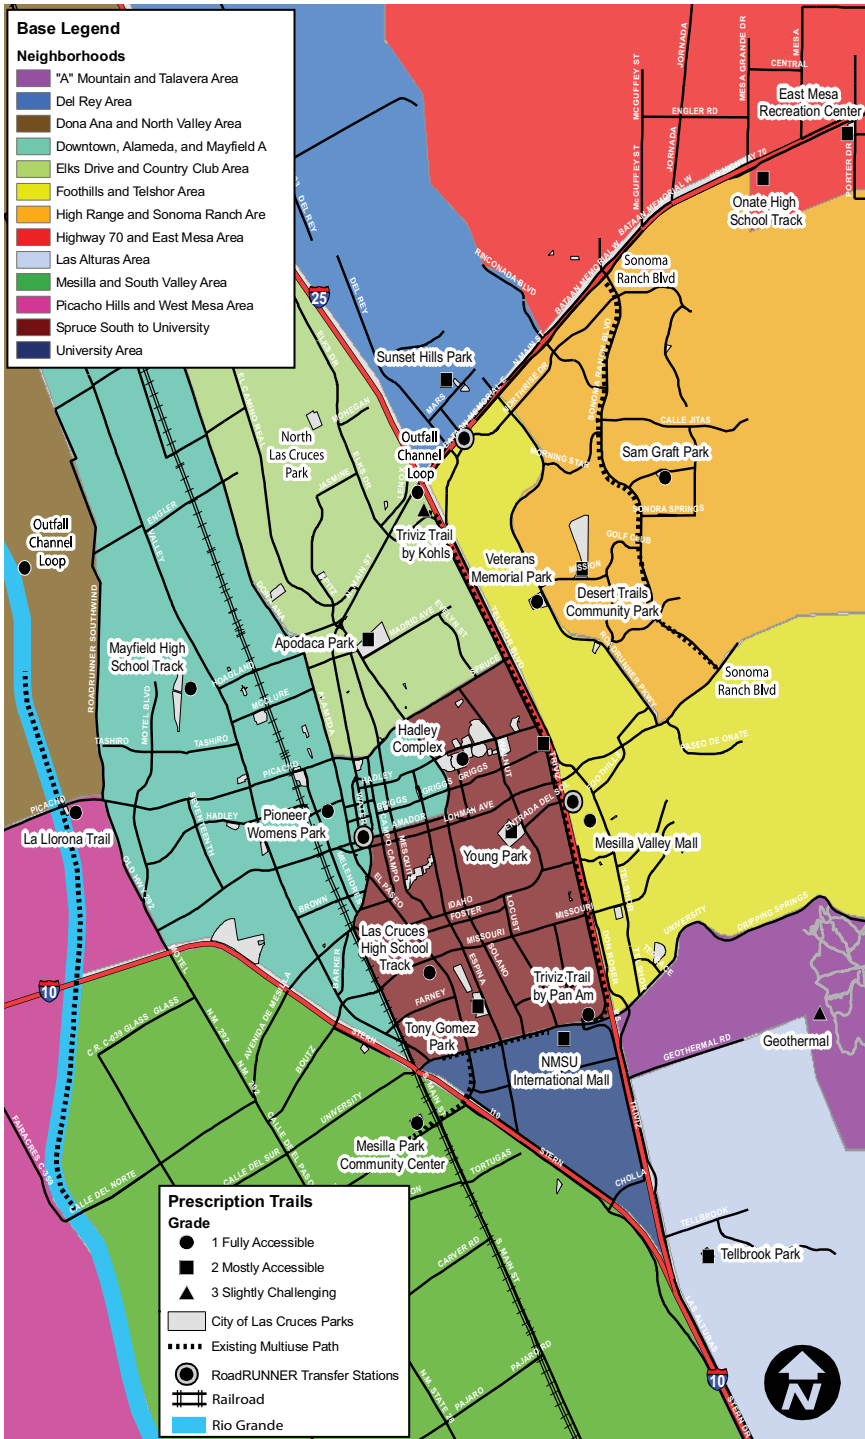

LAS CRUCES  
*Prescription*  
**TRAILS**  
GET UP AND GET MOVING!

*Las Cruces  
Prescription Trails  
Program*

**WALKING  
TRAILS  
GUIDE**

*I have two doctors.  
my left leg and my right.*  
G.M. Trevelyan

*Thoughts come clearly while one walks.*  
Thomas Mann

Public Art at veterans Memorial park

*Make your feet your friend.*

J.M. Barrie

Copyright © 2012 Prescription Trails